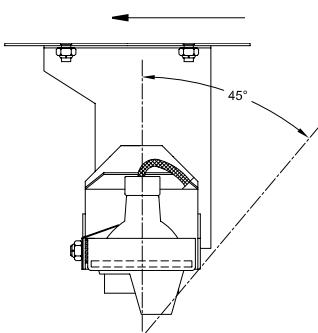

SPOTLUX

ROUND FLAT PLATE

FOR WOOD OR STONE CEILINGS

REFLECTED PLAN VIEW

65W Max 10" x 10" Housing

SPOTLUX ROUND is an MR16 adjustable accent fixture designed to provide elegant illumination by using the smallest possible circular light opening of 2". This combines with a nominal 4-5/8" diameter removable faceplate, coplanar with, and nearly indistinguishable from the ceiling surface. This luminaire system is a full family, providing space and object illumination and wallwashing with interchangeable internal mechanisms. It is designed for flangeless mounting in wood or stone ceilings.

SPOTLUX ROUND is NRTL (Nationally Recognized Testing Laboratory) certified for purposes of OSHA safety standards product-approval requirements.

OBJECT ASSEMBLY

WALLWASH ASSEMBLY

NOTES:

1. 20 GA steel housing
2. 12V MR16 lamp, 65W max (by others)
3. Lens*
4. Electronic transformer
5. Thermal protector
6. Transformer box
7. Adjustable mounting bar
8. Aluminum trim, lens optional
9. 3/4" wood or stone ceiling
10. Lamp holder assembly
11. Object front end