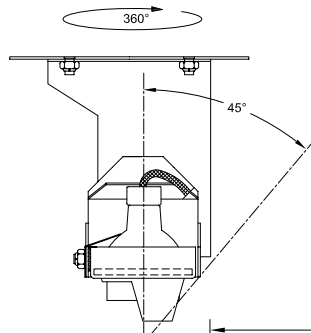

SPOTLUX

ROUND FLAT PLATE

FOR WOOD OR STONE CEILINGS

REFLECTED PLAN VIEW

65W Max 10" x 10" Housing

SPOTLUX ROUND is an MR16 adjustable accent fixture designed to provide elegant illumination by using the smallest possible circular light opening of 2". This combines with a nominal 4-5/8" diameter removable faceplate, coplanar with, and nearly indistinguishable from the ceiling surface. This luminaire system is a full family, providing space and object illumination and wallwashing with interchangeable internal mechanisms. It is designed for flangeless mounting in wood or stone ceilings.

SPOTLUX ROUND is NRTL (Nationally Recognized Testing Laboratory) certified for purposes of OSHA safety standards product-approval requirements.

OBJECT ASSEMBLY

WALLWASH ASSEMBLY

NOTES:

1. 20 GA steel housing
2. 12V MR16 lamp, 65W max (by others)
3. Lens*
4. Electronic transformer
5. Thermal protector
6. Transformer box
7. Adjustable mounting bar
8. Aluminum trim, lens optional
9. 3/4" wood or stone ceiling
10. Lamp holder assembly
11. Object front end