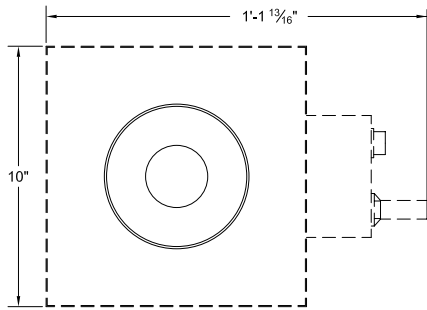

SPOTLUX

ROUND FLAT PLATE

FOR WOOD OR STONE CEILINGS

REFLECTED PLAN VIEW

65W Max 10" x 10" Housing

SPOTLUX ROUND is an MR16 adjustable accent fixture designed to provide elegant illumination by using the smallest possible circular light opening of 2". This combines with a nominal 4-5/8" diameter removable faceplate, coplanar with, and nearly indistinguishable from the ceiling surface. This luminaire system is a full family, providing space and object illumination and wallwashing with interchangeable internal mechanisms. It is designed for flangeless mounting in wood or stone ceilings.

SPOTLUX ROUND is NRTL (Nationally Recognized Testing Laboratory) certified for purposes of OSHA safety standards product-approval requirements.

OBJECT ASSEMBLY

WALLWASH ASSEMBLY

NOTES:

1. 20 GA steel housing
2. 12V MR16 lamp, 65W max (by others)
3. Lens*
4. Electronic transformer
5. Thermal protector
6. Transformer box
7. Adjustable mounting bar
8. Aluminum trim, lens optional
9. 3/4" wood or stone ceiling
10. Lamp holder assembly
11. Object front end