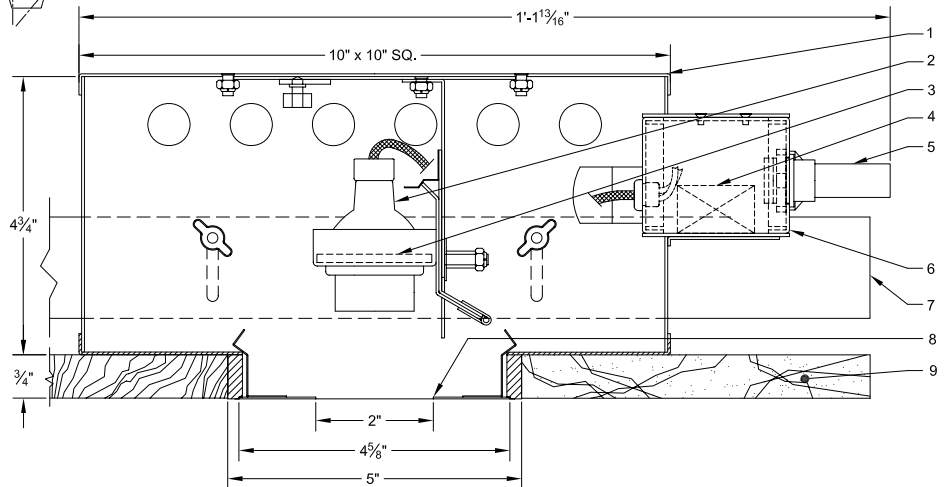

SPOTLUX ROUND is NRTL (Nationally Recognized Testing Laboratory) certified for purposes of OSHA safety standards product-approval requirements.

OBJECT ASSEMBLY

WALLWASH ASSEMBLY

NOTES:

1. 20 GA steel housing
2. 12V MR16 lamp, 65W max (by others)
3. Lens*
4. Electronic transformer
5. Thermal protector
6. Transformer box
7. Adjustable mounting bar
8. Aluminum trim, lens optional
9. 3/4" wood or stone ceiling
10. Lamp holder assembly
11. Object front end

ORDERING MATRIX: SPT4-RFP-W

Application	Wattage	Voltage	Transformer	Interior Finish	Trim Finish	Lamp Lens	Trim Lens	Additional Accessories
A Adj Angle	65W 65W-10x10	120 120/12V	E Electronic	B Black	W White	C Clear Pyrex	N None	N None
AW Adj Wallwash			AE AFCI Electronic	W White	B Black	S Solite	C Clear Pyrex	HC Hex Cell Louver
			M Magnetic		CA Clear Anodized	D Stippled	S Solite	CUV Clear UV Lens
					C Custom	LS Linear Spread		O Other
						W Wallwash 55/75		UVC UV Lens Coating
								WL Wet Location Lens

Contact NULUX directly to specify custom products

*Wallwash front end lamp lens option is W-Wallwash 55/75 **ONLY**. No trim lens required for wallwash front end. EXAMPLE: SPT4-RFP-W-AO65W120-___ WN _

4/9/14