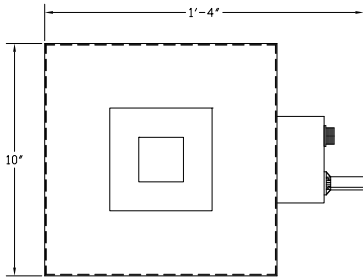

REFLECTED PLAN VIEWS

10x10 HOUSING
65W

8x8 HOUSING
50W

OBJECT ASSEMBLY

WALLWASH ASSEMBLY

NOTES:

1. 20 GA steel housing
2. 12V MR16 lamp 50W max (by others)
3. Lens*
4. Electronic transformer
5. Thermal protector
6. Transformer box
7. Adjustable mounting bar (2)
8. Square flat plate trim
9. 3/4" wood or stone ceiling
10. Lamp holder assembly
11. Object front end

SPOTLUX 4

FLAT PLATE

FOR WOOD OR STONE CEILINGS

SPOTLUX 4 is a 4" by 4" flat plate incandescent MR16 adjustable downlight or wallwash fixture designed to provide an elegant form of recessed illumination. Square flat plate trim is available in both round or square apertures, and provides low source brightness in combination with the internal lampholder snoot and clear solite lens. It is designed for flangeless installation in wood or stone ceilings. Rapid relamping is made possible by flipping the lamp carriage down below the ceiling. Fixed downlight versions are also available.

FEATURES:

- Aluminum 4"x4" square flat plate trim with round or square aperture opening
- Adjustable accent or wallwash capabilities
- Spotlux mechanism allows lockable tilt angles up to 45° from vertical and full lockable rotation
- Full lockable 360° rotation
- Individual lensing options at lamp
- Additional accessories are available
- Non-IC thermally protected luminaire
- Suitable for damp location with open trim assembly
- Suitable for wet location only with covered ceiling mount and lens trim assembly