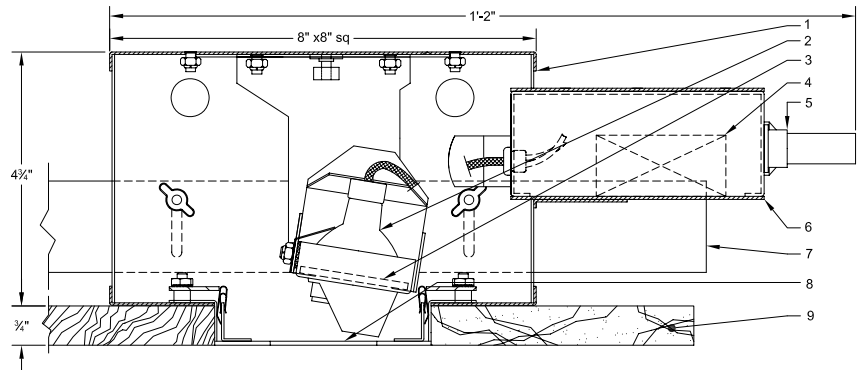

FEATURES:

- Aluminum 4"x4" square flat plate trim with round or square aperture opening
- Adjustable accent or wallwash capabilities
- Spotlux mechanism allows lockable tilt angles up to 45° from vertical and full lockable rotation
- Full lockable 360° rotation
- Individual lensing options at lamp
- Additional accessories are available
- Non-IC thermally protected luminaire
- Suitable for damp location with open trim assembly
- Suitable for wet location only with covered ceiling mount and lens trim assembly

SPOTLUX 4 is NRTL (Nationally Recognized Testing Laboratory) certified for purposes of OSHA safety standards product-approval requirements.