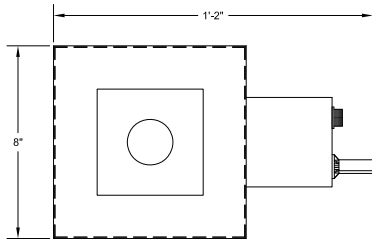

REFLECTED PLAN VIEWS

10x10 HOUSING
65W

8x8 HOUSING
50W

OBJECT ASSEMBLY

WALLWASH ASSEMBLY

NOTES:

1. 20 GA steel housing
2. 12V MR16 lamp 50W max (by others)
3. Lens*
4. Electronic transformer
5. Thermal protector
6. Transformer box
7. Adjustable mounting bar (2)
8. Square flat plate trim
9. 3/4" wood or stone ceiling
10. Lamp holder assembly
11. Object front end

SPOTLUX 4

FLAT PLATE

FOR WOOD OR STONE CEILINGS

SPOTLUX 4 is a 4" by 4" flat plate incandescent MR16 adjustable downlight or wallwash fixture designed to provide an elegant form of recessed illumination. Square flat plate trim is available in both round or square apertures, and provides low source brightness in combination with the internal lampholder snoot and clear solite lens. It is designed for flangeless installation in wood or stone ceilings. Rapid relamping is made possible by flipping the lamp carriage down below the ceiling. Fixed downlight versions are also available.

FEATURES:

- Aluminum 4"x4" square flat plate trim with round or square aperture opening
- Adjustable accent or wallwash capabilities
- Spotlux mechanism allows lockable tilt angles up to 45° from vertical and full lockable rotation
- Full lockable 360° rotation
- Individual lensing options at lamp
- Additional accessories are available
- Non-IC thermally protected luminaire
- Suitable for damp location with open trim assembly
- Suitable for wet location only with covered ceiling mount and lens trim assembly