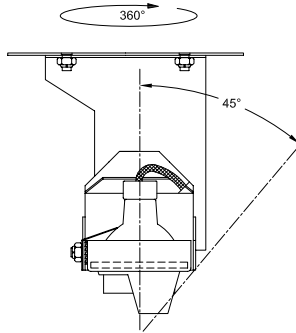

REFLECTED PLAN VIEWS

10x10 HOUSING
65W

8x8 HOUSING
50W

OBJECT ASSEMBLY

WALLWASH ASSEMBLY

NOTES:

1. 20 GA steel housing
2. 12V MR16 lamp 50W max (by others)
3. Lens*
4. Electronic transformer
5. Thermal protector
6. Transformer box
7. Adjustable mounting bar (2)
8. Square flat plate trim
9. 3/4" wood or stone ceiling
10. Lamp holder assembly
11. Object front end

SPOTLUX 4

FLAT PLATE

FOR WOOD OR STONE CEILINGS

SPOTLUX 4 is a 4" by 4" flat plate incandescent MR16 adjustable downlight or wallwash fixture designed to provide an elegant form of recessed illumination. Square flat plate trim is available in both round or square apertures, and provides low source brightness in combination with the internal lampholder snoot and clear solite lens. It is designed for flangeless installation in wood or stone ceilings. Rapid relamping is made possible by flipping the lamp carriage down below the ceiling. Fixed downlight versions are also available.

FEATURES:

- Aluminum 4"x4" square flat plate trim with round or square aperture opening
- Adjustable accent or wallwash capabilities
- Spotlux mechanism allows lockable tilt angles up to 45° from vertical and full lockable rotation
- Full lockable 360° rotation
- Individual lensing options at lamp
- Additional accessories are available
- Non-IC thermally protected luminaire
- Suitable for damp location with open trim assembly
- Suitable for wet location only with covered ceiling mount and lens trim assembly