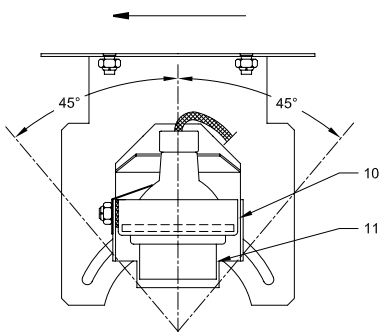

REFLECTED PLAN VIEWS

10x10 HOUSING
65W

8x8 HOUSING
50W

OBJECT ASSEMBLY

WALLWASH ASSEMBLY

NOTES:

1. 20 GA steel housing
2. 12V MR16 lamp 50W max (by others)
3. Lens*
4. Electronic transformer
5. Thermal protector
6. Transformer box
7. Adjustable mounting bar (2)
8. Square flat plate trim
9. 3/4" wood or stone ceiling
10. Lamp holder assembly
11. Object front end

SPOTLUX 4

FLAT PLATE

FOR WOOD OR STONE CEILINGS

SPOTLUX 4 is a 4" by 4" flat plate incandescent MR16 adjustable downlight or wallwash fixture designed to provide an elegant form of recessed illumination. Square flat plate trim is available in both round or square apertures, and provides low source brightness in combination with the internal lampholder snoot and clear solite lens. It is designed for flangeless installation in wood or stone ceilings. Rapid relamping is made possible by flipping the lamp carriage down below the ceiling. Fixed downlight versions are also available.

FEATURES:

- Aluminum 4"x4" square flat plate trim with round or square aperture opening
- Adjustable accent or wallwash capabilities
- Spotlux mechanism allows lockable tilt angles up to 45° from vertical and full lockable rotation
- Full lockable 360° rotation
- Individual lensing options at lamp
- Additional accessories are available
- Non-IC thermally protected luminaire
- Suitable for damp location with open trim assembly
- Suitable for wet location only with covered ceiling mount and lens trim assembly